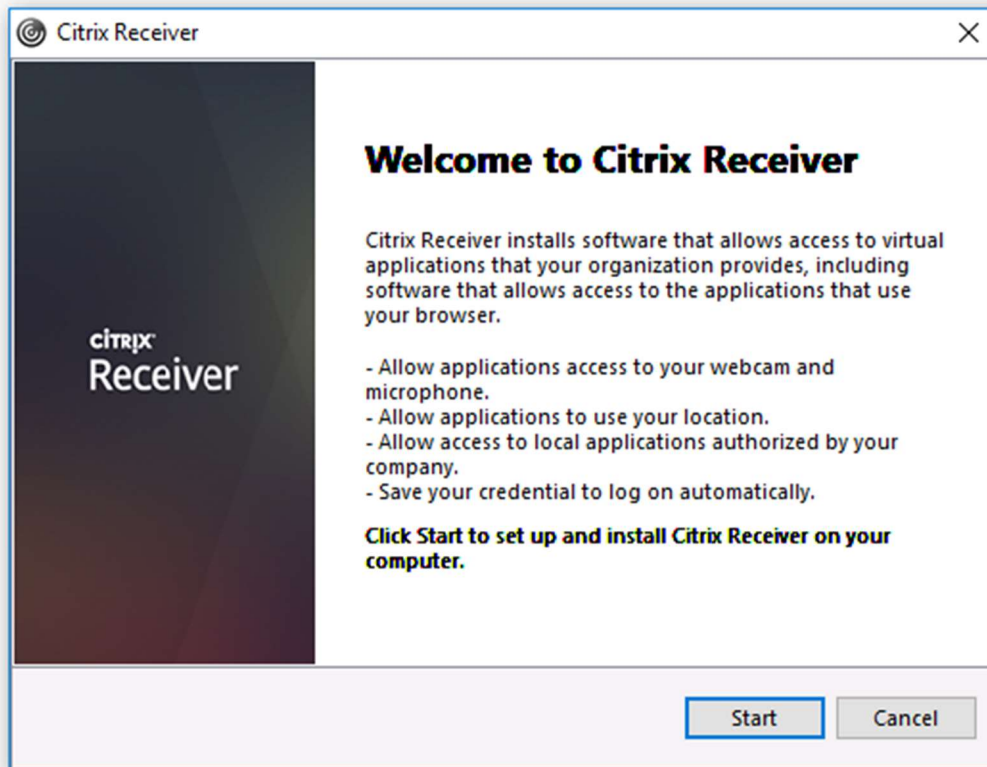

Open het gedownloadde exe bestand en druk op start